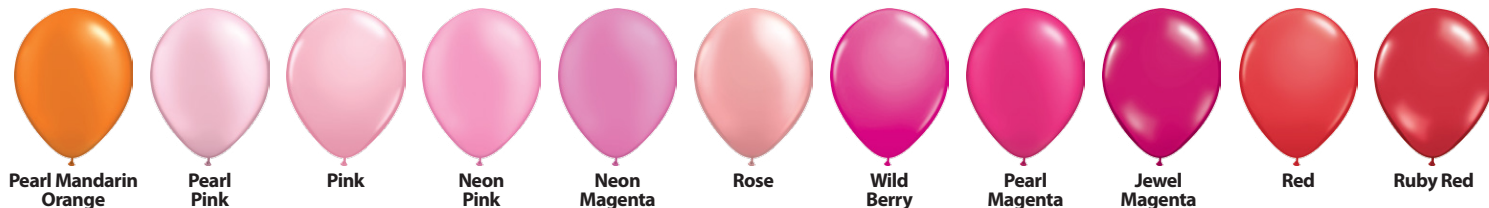

Qualatex® Rainbow of Colors

Canada 1-800-263-6861
 Mexico 01-800-590-4602
 UK 0800 28 12 15
 Europe +44 1279 501090
 Australia 1800-814-634
 Brazil 55-11-4596-4555
 Other Countries 316-685-2266

Incorporate Chrome and SuperAgate collections into your designs for unlimited creative potential!

Due to photography and color printing processes, exact colors may vary. Due to their unique production, Qualatex SuperAgate® balloons vary in color and marbling.

Chrome Balloons™
 SuperAgate®

Qualatex® Custom Colors