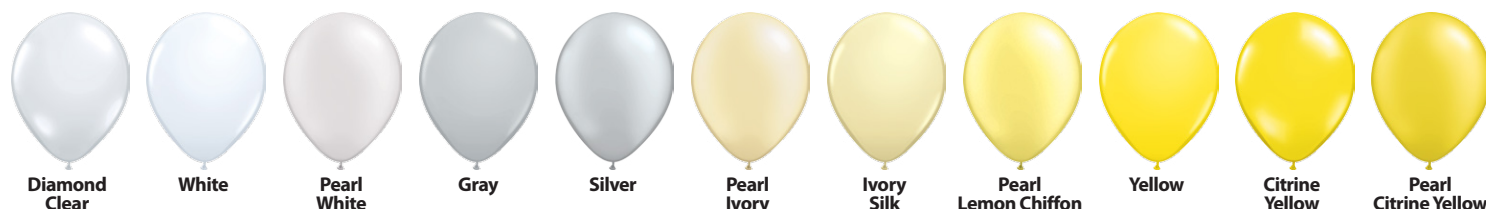

Qualatex® Rainbow of Colors

Canada 1-800-263-6861
 Mexico 01-800-590-4602
 UK 0800 28 12 15
 Europe +44 1279 501090
 Australia 1800-814-634
 Brazil 55-11-4596-4555
 Other Countries 316-685-2266

Incorporate Chrome and SuperAgate collections into your designs for unlimited creative potential!