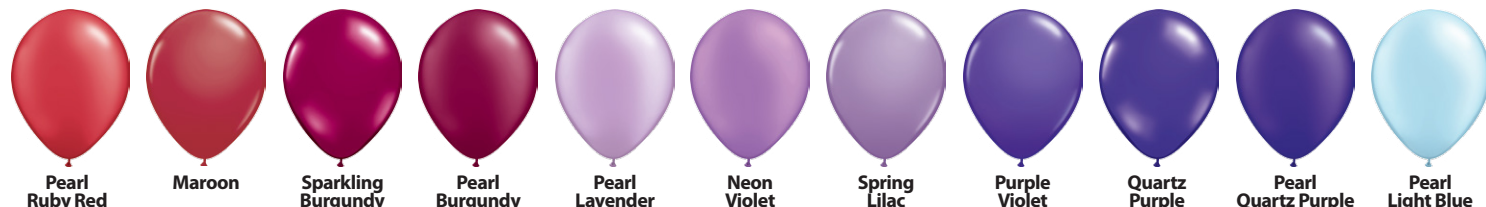

Qualatex® Rainbow of Colors

Canada 1-800-263-6861
 Mexico 01-800-590-4602
 UK 0800 28 12 15
 Europe +44 1279 501090
 Australia 1800-814-634
 Brazil 55-11-4596-4555
 Other Countries 316-685-2266

Incorporate Chrome and SuperAgate collections into your designs for unlimited creative potential!

Due to photography and color printing processes, exact colors may vary. Due to their unique production, Qualatex SuperAgate® balloons vary in color and marbling.

Chrome Balloons™
 SuperAgate®

Qualatex® Custom Colors